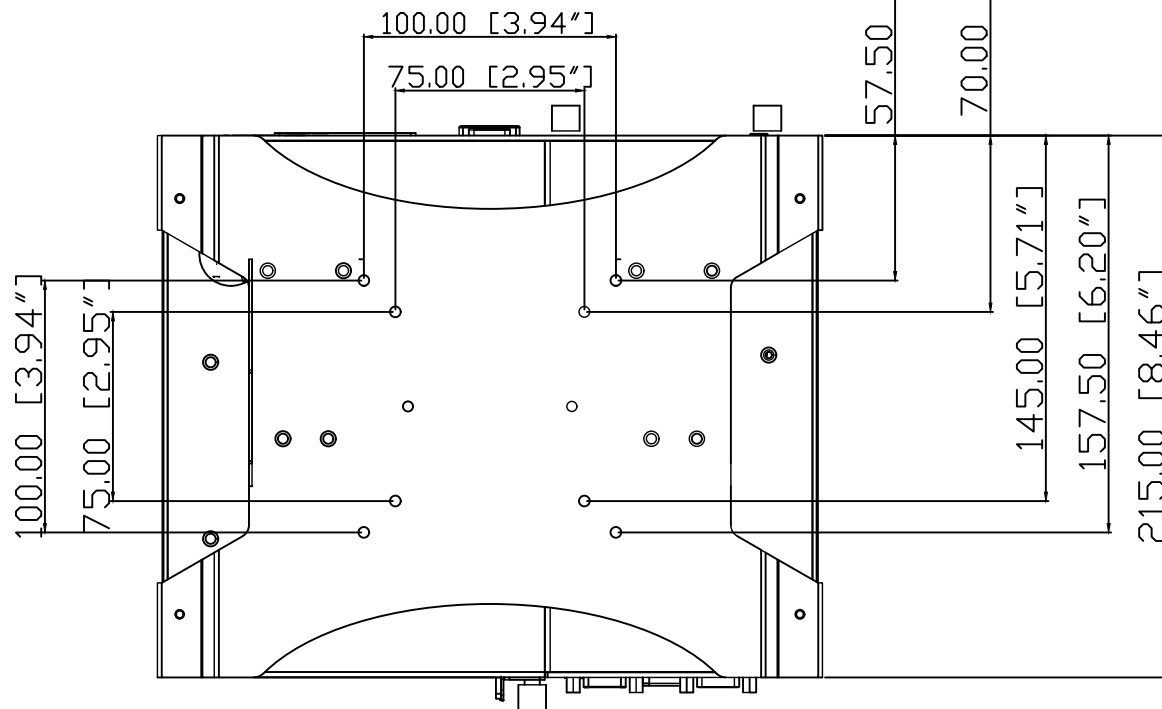

1 - 7550 Highway 27
 Woodbridge, Ontario, L4H 0S2
 Canada
 Ph: +1 (888) 783-2584 [+1 (905) 264-9000]
<https://www.stealth.com>

Drawing #	DWG-5143	Scale	1:3
Revision:	00	Units	mm [in]
Model:	LPC-95x	Cage	3AQ66
Title:	Dimensional Drawing	Page	1 of 2

Din Rail

VESA Bracket

1 - 7550 Highway 27
 Woodbridge, Ontario, L4H 0S2
 Canada
 Ph: +1 (888) 783-2584 [+1 (905) 264-9000]
<https://www.stealth.com>

Drawing #	DWG-5143	Scale	1:3
Revision:	00	Units	mm [in]
Model:	LPC-95x	Cage	3AQ66
Title:	Dimensional Drawing	Page	2 of 2