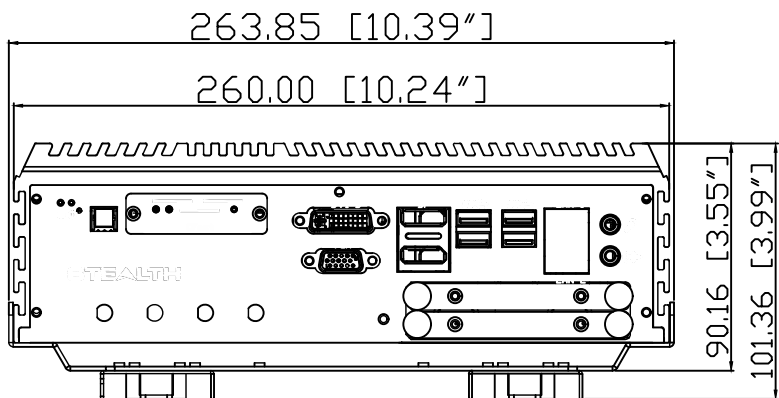

1 - 7550 Highway 27
 Woodbridge, Ontario, L4H 0S2
 Canada
 Ph: +1 (888) 783-2584 [+1 (905) 264-9000]
<https://www.stealth.com>

Drawing #	DWG-5143	Scale	1:3
Revision:	00	Units	mm [in]
Model:	LPC-95x	Cage	3AQ66
Title:	Dimensional Drawing	Page	1 of 2

Din Rail

VESA Bracket

1 - 7550 Highway 27
 Woodbridge, Ontario, L4H 0S2
 Canada
 Ph: +1 (888) 783-2584 [+1 (905) 264-9000]
<https://www.stealth.com>

Drawing #	DWG-5143	Scale	1:3
Revision:	00	Units	mm [in]
Model:	LPC-95x	Cage	3AQ66
Title:	Dimensional Drawing	Page	2 of 2