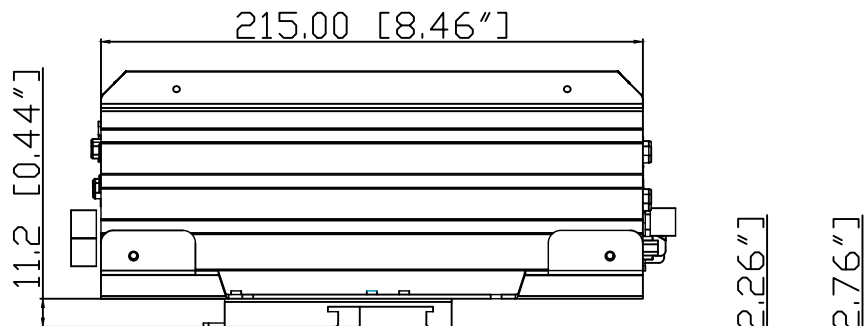

1 - 7550 Highway 27
 Woodbridge, Ontario, L4H 0S2
 Canada
 Ph: +1 (888) 783-2584 [+1 (905) 264-9000]
<https://www.stealth.com>

Drawing #	DWG-5143	Scale	1:3
Revision:	00	Units	mm [in]
Model:	LPC-95x	Cage	3AQ66
Title:	Dimensional Drawing	Page	1 of 2

Din Rail

VESA Bracket

1 - 7550 Highway 27
 Woodbridge, Ontario, L4H 0S2
 Canada
 Ph: +1 (888) 783-2584 [+1 (905) 264-9000]
<https://www.stealth.com>

Drawing #	DWG-5143	Scale	1:3
Revision:	00	Units	mm [in]
Model:	LPC-95x	Cage	3AQ66
Title:	Dimensional Drawing	Page	2 of 2