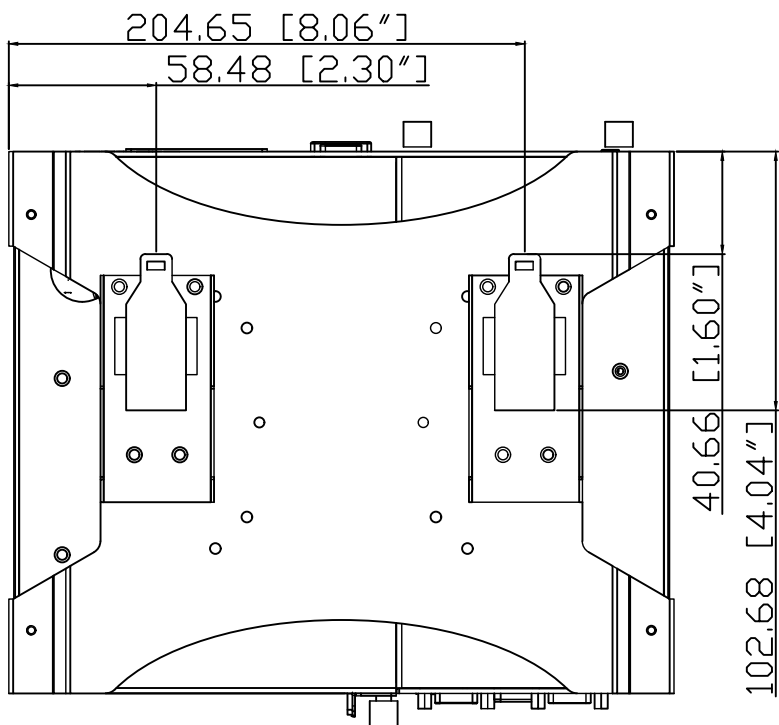

1 - 7550 Highway 27
 Woodbridge, Ontario, L4H 0S2
 Canada
 Ph: +1 (888) 783-2584 [+1 (905) 264-9000]
<https://www.stealth.com>

Drawing #	DWG-5143	Scale	1:3
Revision:	00	Units	mm [in]
Model:	LPC-95x	Cage	3AQ66
Title:	Dimensional Drawing	Page	1 of 2

Din Rail

VESA Bracket

1 - 7550 Highway 27
 Woodbridge, Ontario, L4H 0S2
 Canada
 Ph: +1 (888) 783-2584 [+1 (905) 264-9000]
<https://www.stealth.com>

Drawing #	DWG-5143	Scale	1:3
Revision:	00	Units	mm [in]
Model:	LPC-95x	Cage	3AQ66
Title:	Dimensional Drawing	Page	2 of 2